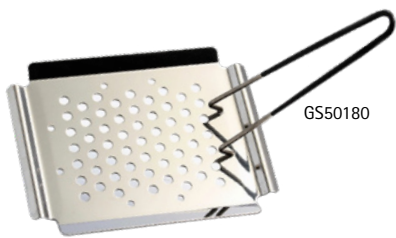

REF		COMBUSTIBLE COMBUSTIBLE COMBUSTIBLE COMBUSTIBLE				
			(mm)	(mm)	(mm)	(KG)
GS50170	STOWNGO 160	Gas (Campingaz)	590,55	285,75	279,4	7,25 kg
GS50171	STOWNGO 125	Gas (Campingaz)	508	285,75	279,4	5,52 kg
GS50172	STOWNGO CHARCOAL	Carbón Charcoa Carbone Charbon	470	285,75	279,4	7,25 kg
GS50174	FUNDA COVER COPERCHIO HOUSSE					

GS50170
GS50171

GS50172

GS50174

REF				
GS50176	Soporte montaje	Mounting	Supporto montaggio	Support de montage
GS50177	Soporte montaje portacañas	Stand mount holder	Supporto montaggio portacanna	Support de montage type porte-canne
GS50178	Soporte montaje	Mounting bracket	Supporto montaggio	Support de montage
GS50180	Plancha pescado y verduras	Fish iron and vegetables	Piastra pescato e verdure	Plateau pour poissons et légumes
GS50181	Soporte montaje	Mounting	Supporto montaggio	Support de montage
GS50186	Soporte universal ajustable stow n go	Adjustable universal stow n go support	Supporto universale regolabile stow n go	Support universel ajustable stow n go
GS50182	Encendido bbq gas (recambio)	Ignitor bbq gas (spare)	Ignitor bbq gas (spare)	Bouyon allumeur pour barbecue
GS50183	Kit conversion pression	Low pressure valve kit	Low pressure valve kit	Low pressure valve kit
GS50184	Regulator gas 160 quick connect eu	Quick connect gas regulator 160 eu	Regulator gas 160 quick connect eu	Regulateur gaz quick connect 160 eu
GS50185	Regulator gas 125 quick connect eu	Quick connect gas regulator 125 eu	Regulator gas 125 quick connect eu	Regulateur gaz quick connect 125 eu